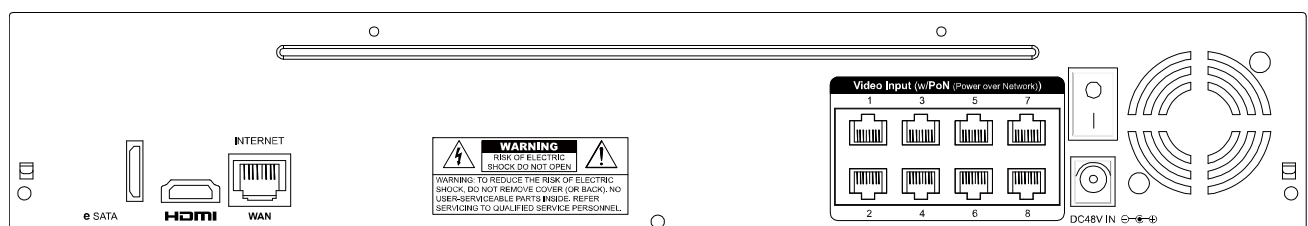

Full HD HDMI Video Output

1920*1080 Full HD video output service, giving the best image quality on LCD / LED monitors

Smart Recording

High video resolution switch for events to optimize the recording efficiency of the hard disk

Front Panel

Rear Panel

Specifications

| MODEL | | AVH0801 |
|---|---------------------|--|
| Hardware | | |
| Video Input | | 8 LAN ports |
| Video Output | | HDMI output |
| Video Output Resolution | | 1920 x 1080 |
| HDD Storage** | | One 3TB hard disk |
| eSATA | | YES (support up to 4-bay disk array with RAID 0 and 1) |
| USB Ports | | Two on the front panel: one for video backup to USB flash drive, and another for local control via a USB mouse |
| IR Remote Control | | YES |
| Ethernet | PON 1~8 port | 10/100Mbps with PON |
| | Internet (WAN) port | 1000Mbps |
| Software | | |
| Video Compression Format | | H.264 |
| Audio Compression Format | | G.711 |
| Local / Remote Display Mode | | 8CH |
| Local / Remote Playback Mode | | 4CH |
| Single Channel Playback | | YES |
| Recording Mode | | Manual / Event / Alarm / Schedule |
| Recording Throughput | | Up to 240 IPS @ 1280 x 720, 32 Mbps |
| Pre-alarm Recording | | YES |
| Quick Search | | Time / Event |
| Security | | Multiple user access levels with password |
| Remote Access | | (1) Internet Explorer on Windows operating system (2) EagleEyes on iOS & Android mobile devices |
| Max. Online Users | | 10 |
| General | | |
| Power Source (±10%) | | DC 48V / 2.5A |
| Power Consumption (±10%) | | 13.7W (without a hard disk and POE IP camera connected) |
| Camera power supply over PON (Power-over-Network) | | YES |
| Operating Temperature | | 10°C ~ 40°C (50°F~104°F) |
| Dimensions (mm)*** | | 345 (L) x 225 (W) x 68.3 (H) |
| Minimum PC Browsing Requirements | | <ul style="list-style-type: none"> • Intel core i3 or higher, or equivalent AMD • 2GB RAM • AGP graphics card, Direct Draw, 32MB RAM • Windows 7, Windows Vista & Windows XP, DirectX 9.0 or later • Internet Explorer 7.x or later |