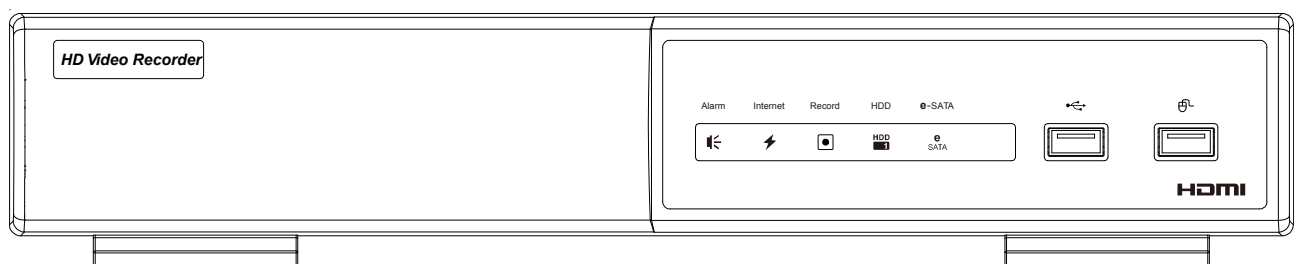

Full HD HDMI Video Output

1920*1080 Full HD video output service, giving the best image quality on LCD / LED monitors

Smart Recording

High video resolution switch for events to optimize the recording efficiency of the hard disk

Front Panel

Rear Panel

Specifications

| MODEL | | AVH0801 |
|---|---------------------|--|
| Hardware | | |
| Video Input | | 8 LAN ports |
| Video Output | | HDMI output |
| Video Output Resolution | | 1920 x 1080 |
| HDD Storage** | | One 3TB hard disk |
| eSATA | | YES (support up to 4-bay disk array with RAID 0 and 1) |
| USB Ports | | Two on the front panel: one for video backup to USB flash drive, and another for local control via a USB mouse |
| IR Remote Control | | YES |
| Ethernet | PON 1~8 port | 10/100Mbps with PON |
| | Internet (WAN) port | 1000Mbps |
| Software | | |
| Video Compression Format | | H.264 |
| Audio Compression Format | | G.711 |
| Local / Remote Display Mode | | 8CH |
| Local / Remote Playback Mode | | 4CH |
| Single Channel Playback | | YES |
| Recording Mode | | Manual / Event / Alarm / Schedule |
| Recording Throughput | | Up to 240 IPS @ 1280 x 720, 32 Mbps |
| Pre-alarm Recording | | YES |
| Quick Search | | Time / Event |
| Security | | Multiple user access levels with password |
| Remote Access | | (1) Internet Explorer on Windows operating system (2) EagleEyes on iOS & Android mobile devices |
| Max. Online Users | | 10 |
| General | | |
| Power Source (±10%) | | DC 48V / 2.5A |
| Power Consumption (±10%) | | 13.7W (without a hard disk and POE IP camera connected) |
| Camera power supply over PON (Power-over-Network) | | YES |
| Operating Temperature | | 10°C ~ 40°C (50°F~104°F) |
| Dimensions (mm)*** | | 345 (L) x 225 (W) x 68.3 (H) |
| Minimum PC Browsing Requirements | | <ul style="list-style-type: none"> • Intel core i3 or higher, or equivalent AMD • 2GB RAM • AGP graphics card, Direct Draw, 32MB RAM • Windows 7, Windows Vista & Windows XP, DirectX 9.0 or later • Internet Explorer 7.x or later |