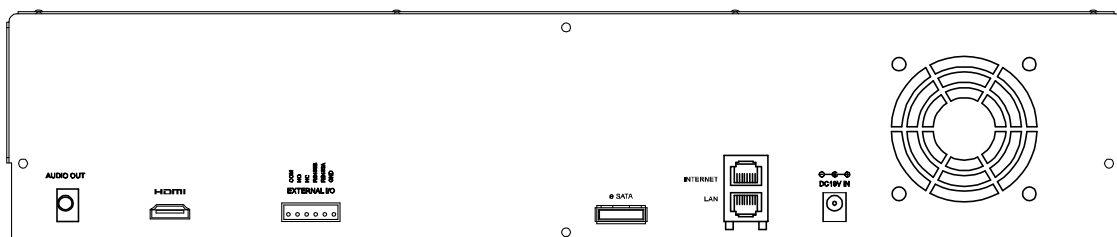

External Disk Array Support for More Video Storage

eSATA interface built-in to connect a disk array (up to 4-bay disk array with RAID 0 and 1) for more video storage

Full HD HDMI Video Output

1920*1080 Full HD video output service, giving the best image quality on LCD / LED monitors

Smart Recording

High video resolution switch for events to optimize the recording efficiency of the hard disk

Front Panel

Rear Panel

Specifications*

MODEL		AVH516A
Hardware		
Video Input		One LAN port (up to 16 IP cameras)
Video Output		HDMI
Video Output Resolution		1920 x 1080
Audio Output		YES
HDD Storage**		Three 3TB hard disks
eSATA Port		YES
RS-485 Port		YES
USB Ports		Two USB 2.0 ports
IR Remote Control		YES
Ethernet	LAN port	1000Mbps
	Internet port	1000Mbps
Software		
Video Compression Format		H.264
Audio Compression Format		G711
Local / Remote Display Mode		16CH
Local / Remote Playback Mode		16CH
Local Single Channel Playback		YES
Recording Mode		Manual / Event / Alarm / Schedule
Recording Throughput		Up to 480 IPS @ 1920 x 1080, Up to 120Mbps
Pre-alarm Recording		YES
Quick Search		Time / Event
Event Notification		Push Status / Video Mail / Message Mail
Security		Multiple user access levels with password
Remote Access		(1) Internet Explorer on Windows operating system (2) Video Viewer on Windows and Mac operating system (3) EagleEyes on iOS & Android mobile devices
Max. Online User		10
General		
Power Source (±10%)		DC19V / 3.42A
Operating Temperature		10°C ~ 40°C (50°F~104°F)
Dimensions (mm)***		432(W) × 90(H) × 326(D)
Minimum PC Browsing Requirements		<ul style="list-style-type: none"> • Intel core i3 or higher, or equivalent AMD • 2GB RAM • AGP graphics card, Direct Draw, 32MB RAM • Windows 7, Vista & XP, DirectX 9.0 or later • Internet Explorer 7.x or later