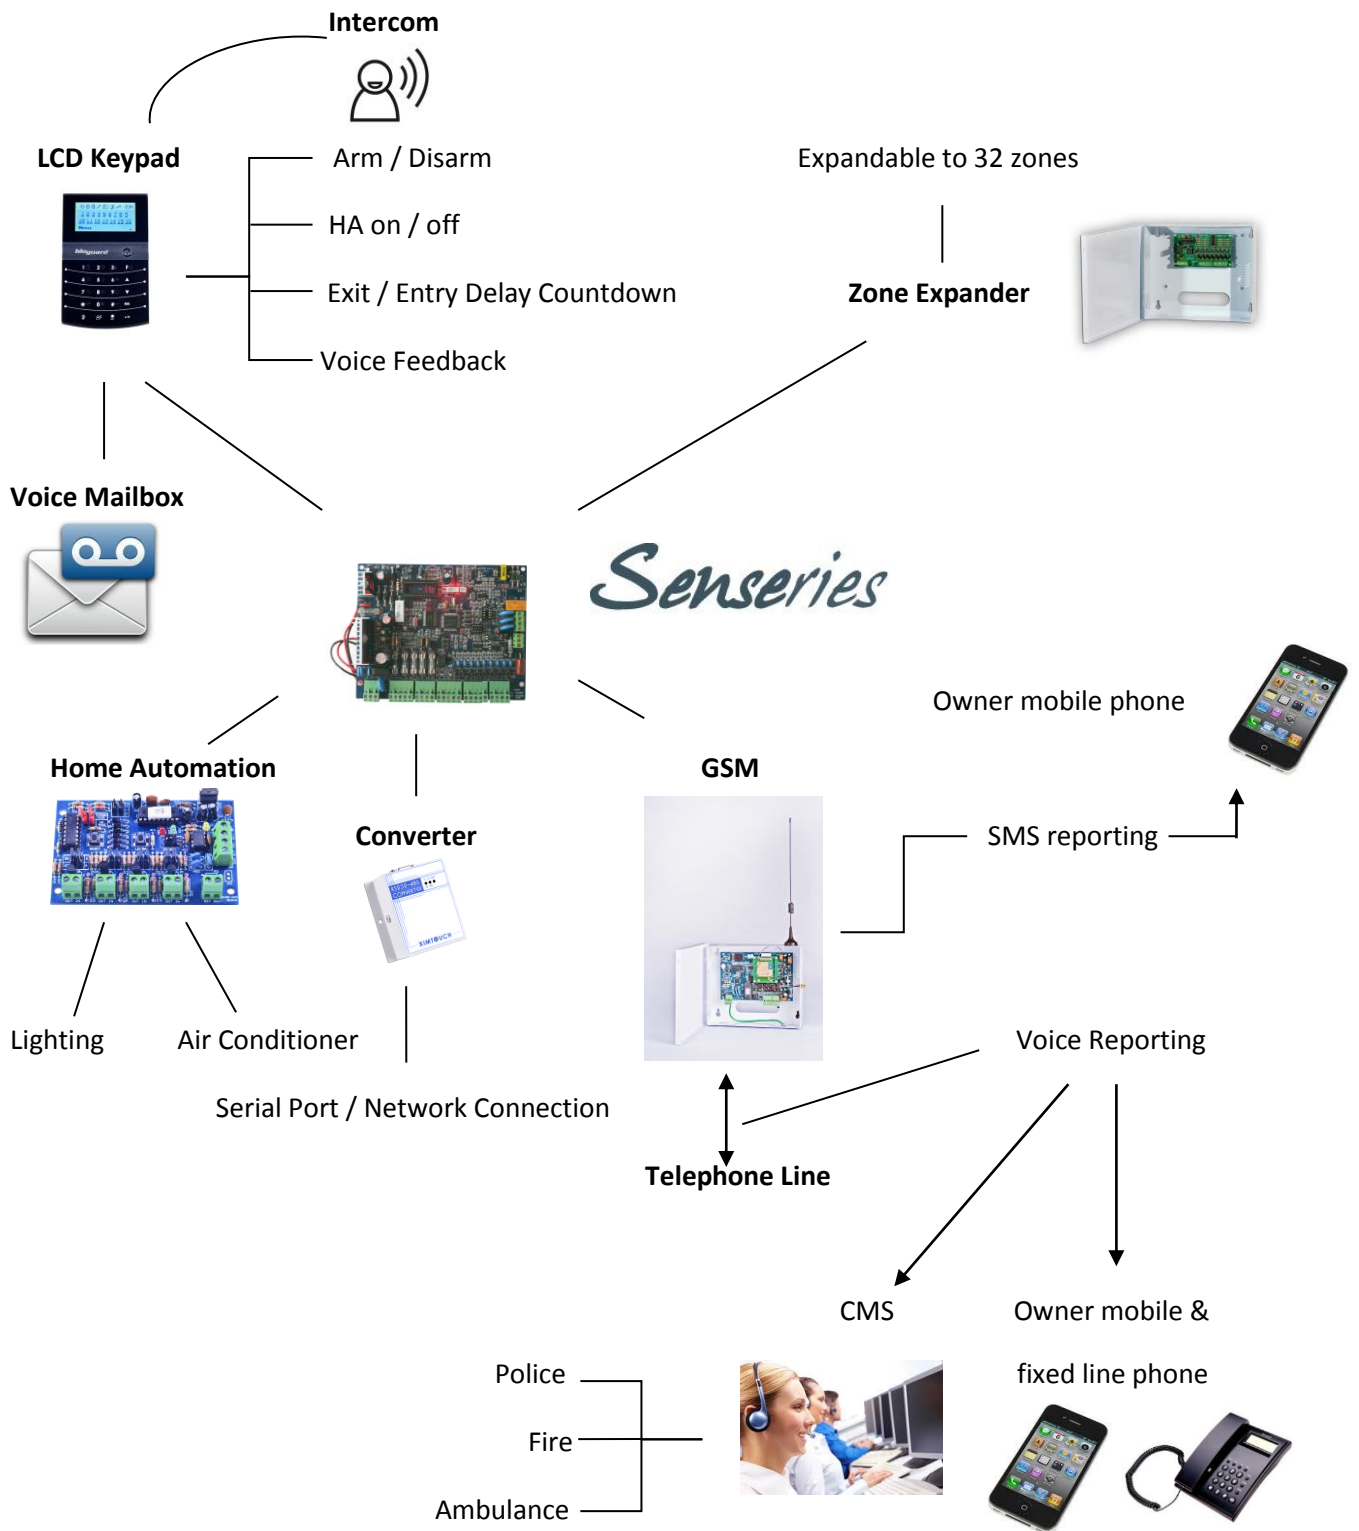

- **Build-in Speaker**

Able to update users the condition of the system

- **Lightning Surge**

Secured lightning surge protection design up to 4kV

- **Easy Access Function**

One –touch system with easy access of function via local keypad or mobile

Technical Specifications

Input Voltage	240 Vac
Standby Current	80 mA
Backup Battery	Rechargeable battery 12 Vdc, 7 AH
Isolation Transformer	14 Vac, 3A
Auxiliary Power Output	12 Vdc, Max 1A
Keypad Power Output	Controllable 12 Vdc. Max 1A
Siren Output	12 Vdc, Max 2A
Strobe Light Output	12 Vdc, Max 1A
PCB Dimensions	205 x 150mm
Metal Casing Dimensions	285 x 300 x 80mm
Weight	3.5 kg

Compatible Accessories

- 32-zone LCD Capsense Keypad
- Zone Expander Module
- Support up to 32 points of Home Automation
- Built-in Home Automation x 4 points
- HA 06 Home Automation Module (1-way switch)
- HA 07 Home Automation Module (2-way switch c/w IR learning)
- GSM-320 GSM Module (32-zone)
- RS232-485 Converter
- TCP/IP-485 Converter
- Unsupervised Wireless Module
- Supervised Wireless Module

Pictures

System Overview

Intercom

LCD Keypad

- Arm / Disarm
- HA on / off
- Exit / Entry Delay Countdown
- Voice Feedback

Expandable to 32 zones

Zone Expander

Voice Mailbox